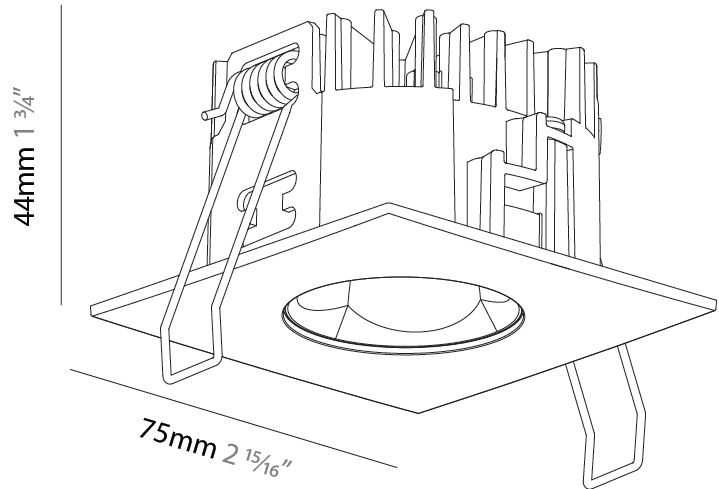

PHYSICAL

Shape: Square
Length (mm): 75
Length (in): 2 ¹⁵/₁₆
Width (mm): 75
Width (in): 2 ¹⁵/₁₆
Height (mm): 43
Height (in): 1 ¹¹/₁₆
Ceiling Thickness (mm): 1 - 25
Ceiling Thickness (in): 1/16 - 1 3/16
Min. Recessing Depth (mm): 50
Min. Recessing Depth (in): 1 ¹⁵/₁₆
Light Distribution: Downlight
Weight (kg): 0.179
Diffuser: Lens Pack - No Lens / Opal / Linear Spread Lens / Honeycomb / Spread Lens
Fixture Finish: SSR / BKV / CWI / CRY / HAB / UFT / ITA / RUA / FTG / MYG / LOD / PUS / FRO / FUP / KIA / POP / BLS / SPG / MEY / GOH / GUM / CHC / COM / ABZ / JAG / OBR / MOS / ROR
Fixture Material: Aluminum Die Cast
Cut-out Measurements: D. 68mm / 2 11/16"

ELECTRICAL

Lamp Type: LED (Zhaga Standard)
Input Wattage (W): 15
Total Output Wattage (W): 13.6
Dimming: Tri-Mode (Non-Dimming and Phase Dimming (120Vac only) and 0-10V Dimming)
Driver Included: No
Driver Location: Recessed Housing
Driver Type: Constant Current - Universal
Driver Class: Class 2
Input Voltage (V): 120 - 277
Constant Current (MA): 350

LED

Number of LEDs: 1
Color Temperature (°K): 2700 / 3000 / 3500 / 4000
Max. Delivered Lumen (lm): 1464 / 1556 / 1630 / 1645
Nominal Lumen (lm): 1566 / 1665 / 1743 / 1759
CRI: >90 CRI
Lamp Life (hrs): 50000

OPTICAL

Reflector°: 50

RATINGS AND CERTIFICATIONS

Certified By: Certified for North American Standards
IP rating: IP20