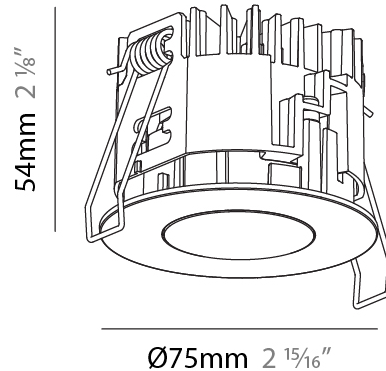

GENERAL

Series: Oiko Pro
Subseries: Oiko Pro Wallwash
Brand: Prolicht
Division: Architectural
Mounting Type: Recessed
Mounting Location: Ceiling
Subcategory: Downlight

PHYSICAL

Shape: Round
Diameter (mm): 75
Diameter (in): 2 15/16
Height (mm): 54
Height (in): 2 1/8
Ceiling Thickness (mm): 1 - 25
Ceiling Thickness (in): 1/16 - 1 3/16
Min. Recessing Depth (mm): 60
Min. Recessing Depth (in): 2 3/8
Light Distribution: Downlight
Fixture Finish: SSR / BKV / CWI / CRY / HAB / UFT / ITA / RUA / FTG / MYG / LOD / PUS / FRO / FUP / KIA / POP / BLS / SPG / MEY / GOH / GUM / CHC / COM / ABZ / JAG / OBR / MOS / ROR
Fixture Material: Aluminum Die Cast
Cut-out Measurements: 68mm / 2 11/16" Diameter

ELECTRICAL

Lamp Type: LED (Zhaga Standard)
Input Wattage (W): 15
Total Output Wattage (W): 13.6
Dimming: Tri-Mode (Non-Dimming and Phase Dimming (120Vac only) and 0-10V Dimming)
Driver Included: No
Driver Location: Recessed Housing
Driver Type: Constant Current - Universal
Driver Class: Class 2
Input Voltage (V): 120 - 277
Constant Current (MA): 350

LED

Color Temperature (°K): 2700 / 3000 / 3500 / 4000
Max. Delivered Lumen (lm): 1247 / 1325 / 1388 / 1400
Nominal Lumen (lm): 1566 / 1665 / 1743 / 1759
CRI: >90 CRI
Lamp Life (hrs): 50000

OPTICAL

Adjustability: Fixed

RATINGS AND CERTIFICATIONS

Certified By: Certified for North American Standards
IP rating: IP54