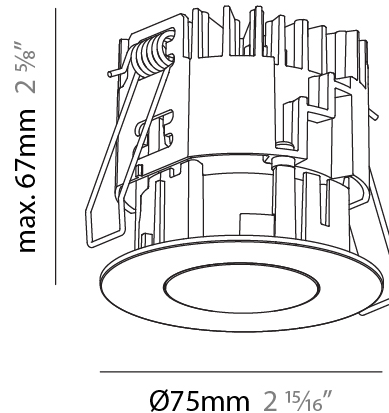

GENERAL

Series: Oiko Pro
Subseries: Oiko Pro Round
Brand: Prolicht
Division: Architectural
Mounting Type: Recessed
Mounting Location: Ceiling
Subcategory: Downlight

PHYSICAL

Shape: Round
Diameter (mm): 75
Diameter (in): 2 ¹⁵/₁₆
Height (mm): 67
Height (in): 2 ⁵/₈
Ceiling Thickness (mm): 1 - 25
Ceiling Thickness (in): 1/16 - 1 3/16
Min. Recessing Depth (mm): 75
Min. Recessing Depth (in): 2 ¹⁵/₁₆
Light Distribution: Direct
Diffuser: Lens Pack - Spread Lens / Linear Spread Lens / Honeycomb Louver
Fixture Finish: SSR / BKV / CWI / CRY / HAB / UFT / ITA / RUA / FTG / MYG / LOD / PUS / FRO / FUP / KIA / POP / BLS / SPG / MEY / GOH / GUM / CHC / COM / ABZ / JAG / OBR / MOS / ROR
Fixture Material: Aluminum Die Cast
Cut-out Measurements: 68mm / 2 11/16" Diameter

ELECTRICAL

Lamp Type: LED (Zhaga Standard)
Input Wattage (W): 16
Total Output Wattage (W): 14.6
Dimming: Tri-Mode (Non-Dimming and Phase Dimming (120Vac only) and 0-10V Dimming)
Driver Included: No
Driver Location: Recessed Housing
Driver Type: Constant Current - Universal
Driver Class: Class 2
Input Voltage (V): 120 - 277
Constant Current (MA): 350

LED

Color Temperature (°K): 2700 / 3000 / 3500 / 4000
Max. Delivered Lumen (lm): 1017 / 1096 / 1160 / 1162
Nominal Lumen (lm): 1393 / 1501 / 1589 / 1592
CRI: >90 CRI
Lamp Life (hrs): 50000

OPTICAL

Reflector°: 16
Adjustability: Fixed

RATINGS AND CERTIFICATIONS

Certified By: Certified for North American Standards
IP rating: IP54