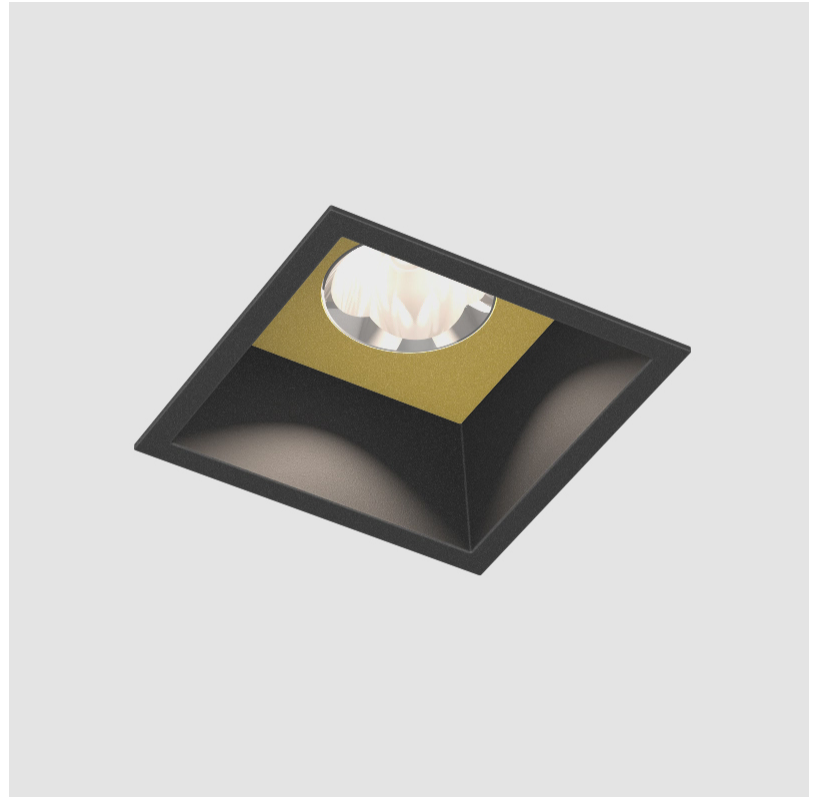

PHYSICAL

Shape: Square
Length (mm): 92
Length (in): 3 5/8
Width (mm): 92
Width (in): 3 5/8
Height (mm): 100
Height (in): 3 15/16
Ceiling Thickness (mm): 1 - 25
Ceiling Thickness (in): 1/16 - 1 3/16
Min. Recessing Depth (mm): 110
Min. Recessing Depth (in): 4 15/16
Light Distribution: Downlight
Weight (kg): 0.351
Diffuser: Lens Pack - No Lens / Opal / Linear Spread Lens / Honeycomb / Spread Lens
Fixture Finish: SSR / BKV / CWI / CRY / HAB / UFT / ITA / RUA / FTG / MYG / LOD / PUS / FRO / FUP / KIA / POP / BLS / SPG / MEY / GOH / GUM / CHC / COM / ABZ / JAG / OBR / MOS / ROR
Fixture Material: Aluminum Die Cast
Cut-out Measurements: D. 68mm / 2 11/16"

ELECTRICAL

Lamp Type: LED (Zhaga Standard)
Input Wattage (W): 15
Total Output Wattage (W): 13.6
Dimming: Tri-Mode (Non-Dimming and Phase Dimming (120Vac only) and 0-10V Dimming)
Driver Included: Yes
Driver Location: Recessed Housing
Driver Type: Constant Current - Universal
Driver Class: Class 2
Input Voltage (V): 120 - 277
Constant Current (MA): 350

LED

Number of LEDs: 1
Color Temperature (°K): 2700 / 3000 / 3500 / 4000
Max. Delivered Lumen (lm): 1424 / 1665 / 1585 / 1599
Nominal Lumen (lm): 1566 / 1665 / 1743 / 1759
CRI: >90 CRI
Lamp Life (hrs): 50000

OPTICAL

Reflector°: 58

RATINGS AND CERTIFICATIONS

Certified By: Certified for North American Standards
IP rating: IP20