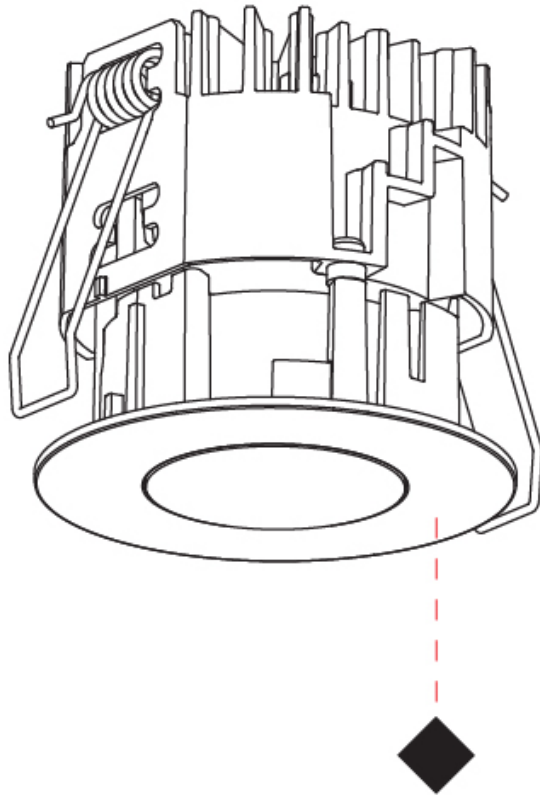

OIKO PRO ROUND RECESSED

A35870-

PROJECT

TYPE

SPECIFIER

QUANTITY

DATE

A